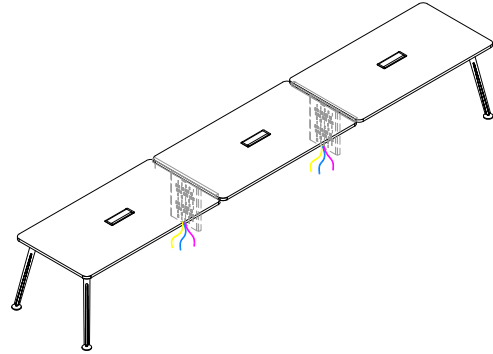

VARIATIONS

Meeting Tables		
Product Code	L/W/H (cm)	Table Top
8219 2832012001D	320x120x75,5	Melamine
8219 2832012002D	320x120x75,5	Laminate
8219 2832012003D	320x120x75,5	Veneer
8219 2832012001R	320x120x75,5	Melamine
8219 2832012002R	320x120x75,5	Laminate
8219 2832012003R	320x120x75,5	Veneer
8219 2836012001D	360x120x75,5	Melamine
8219 2836012002D	360x120x75,5	Laminate
8219 2836012003D	360x120x75,5	Veneer
8219 2836012001R	360x120x75,5	Melamine
8219 2836012002R	360x120x75,5	Laminate
8219 2836012003R	360x120x75,5	Veneer
8219 2840012001D	400x120x75,5	Melamine
8219 2840012002D	400x120x75,5	Laminate
8219 2840012003D	400x120x75,5	Veneer
8219 2840012001R	400x120x75,5	Melamine
8219 2840012002R	400x120x75,5	Laminate
8219 2840012003R	400x120x75,5	Veneer

Meeting Tables		
Product Code	L/W/H (cm)	Table Top
8219 2848012001D	480x120x75,5	Melamine
8219 2848012002D	480x120x75,5	Laminate
8219 2848012003D	480x120x75,5	Veneer
8219 2848012001R	480x120x75,5	Melamine
8219 2848012002R	480x120x75,5	Laminate
8219 2848012003R	480x120x75,5	Veneer
8219 2854012001D	540x120x75,5	Melamine
8219 2854012002D	540x120x75,5	Laminate
8219 2854012003D	540x120x75,5	Veneer
8219 2854012001R	540x120x75,5	Melamine
8219 2854012002R	540x120x75,5	Laminate
8219 2854012003R	540x120x75,5	Veneer
8219 2860012001D	600x120x75,5	Melamine
8219 2860012002D	600x120x75,5	Laminate
8219 2860012003D	600x120x75,5	Veneer
8219 2860012001R	600x120x75,5	Melamine
8219 2860012002R	600x120x75,5	Laminate
8219 2860012003R	600x120x75,5	Veneer