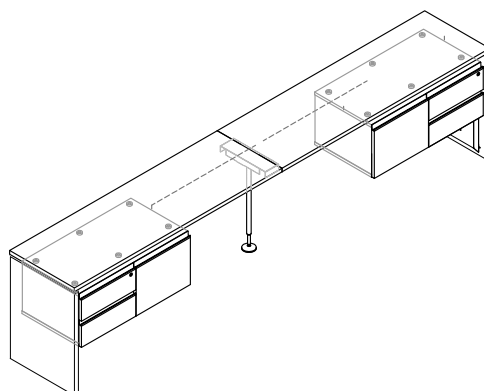

Two Way Double Console

Product Code	L/W/H (cm)	Table Top
8219 2532005001	320x50x63,5	Melamine
8219 2532005002	320x50x63,5	Laminate
8219 2532005003	320x50x63,5	Veneer