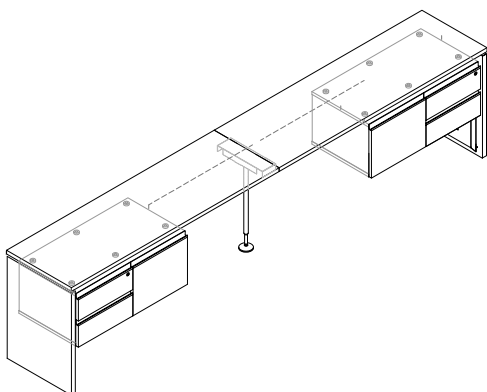

VARIATIONS

One Way Double Console

Product Code	L/W/H (cm)	Table Top
8219 2432005001	320x50x63,5	Melamine
8219 2432005002	320x50x63,5	Laminate
8219 2432005003	320x50x63,5	Veneer