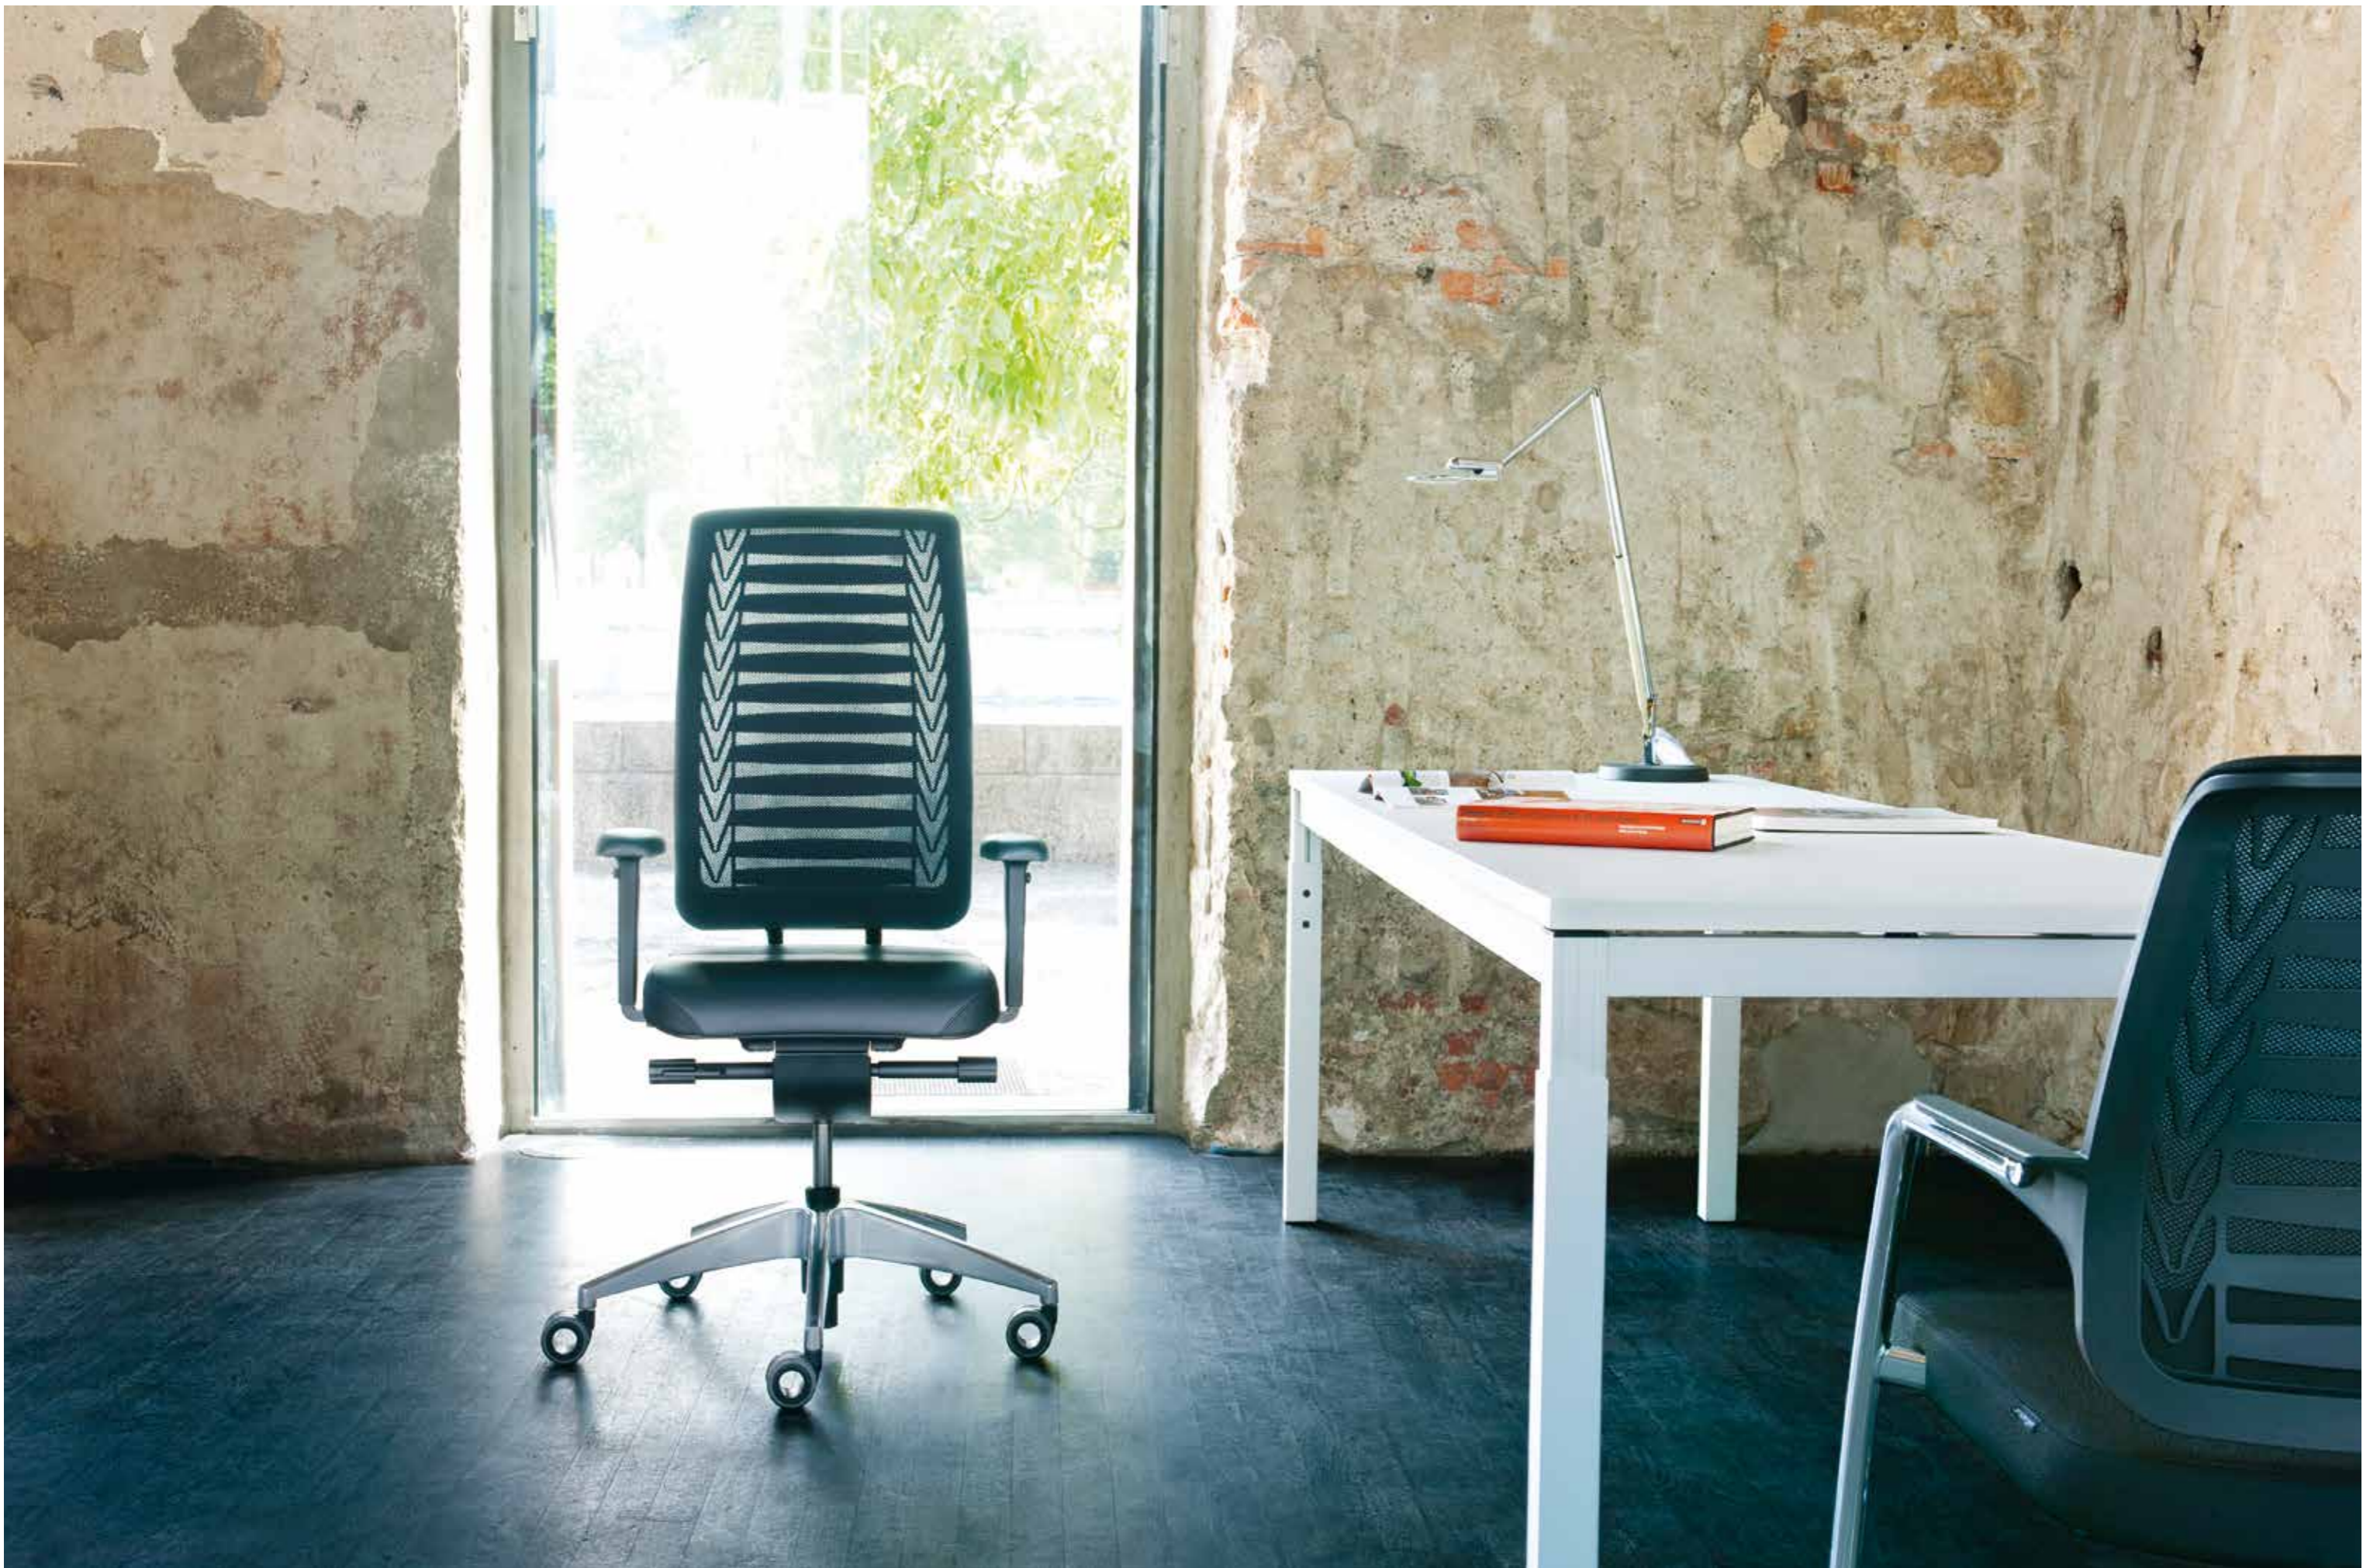

Reflex, Connexion